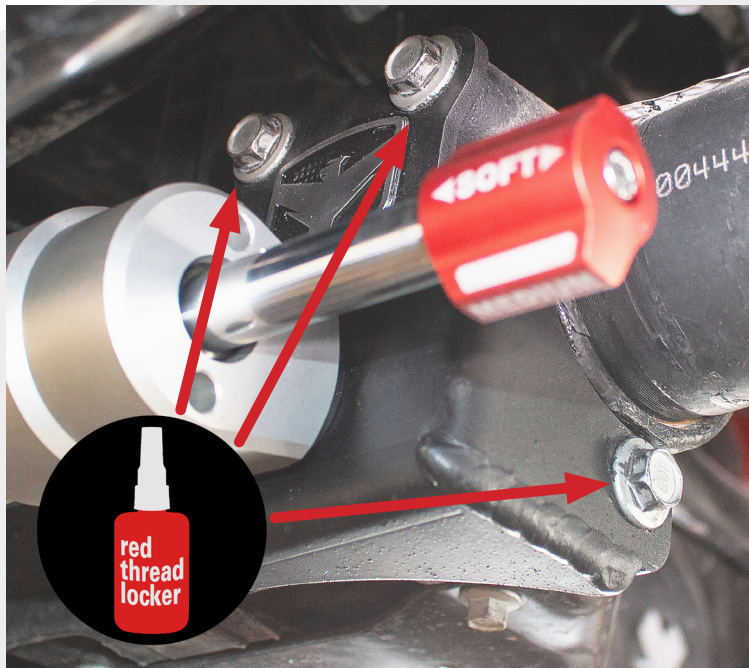

JL STEERING STABILIZER

AXLE BRACKET INSTALLATION

When installing the Falcon axle bracket, use the factory bolts and the provided **RED THREAD LOCKER**.